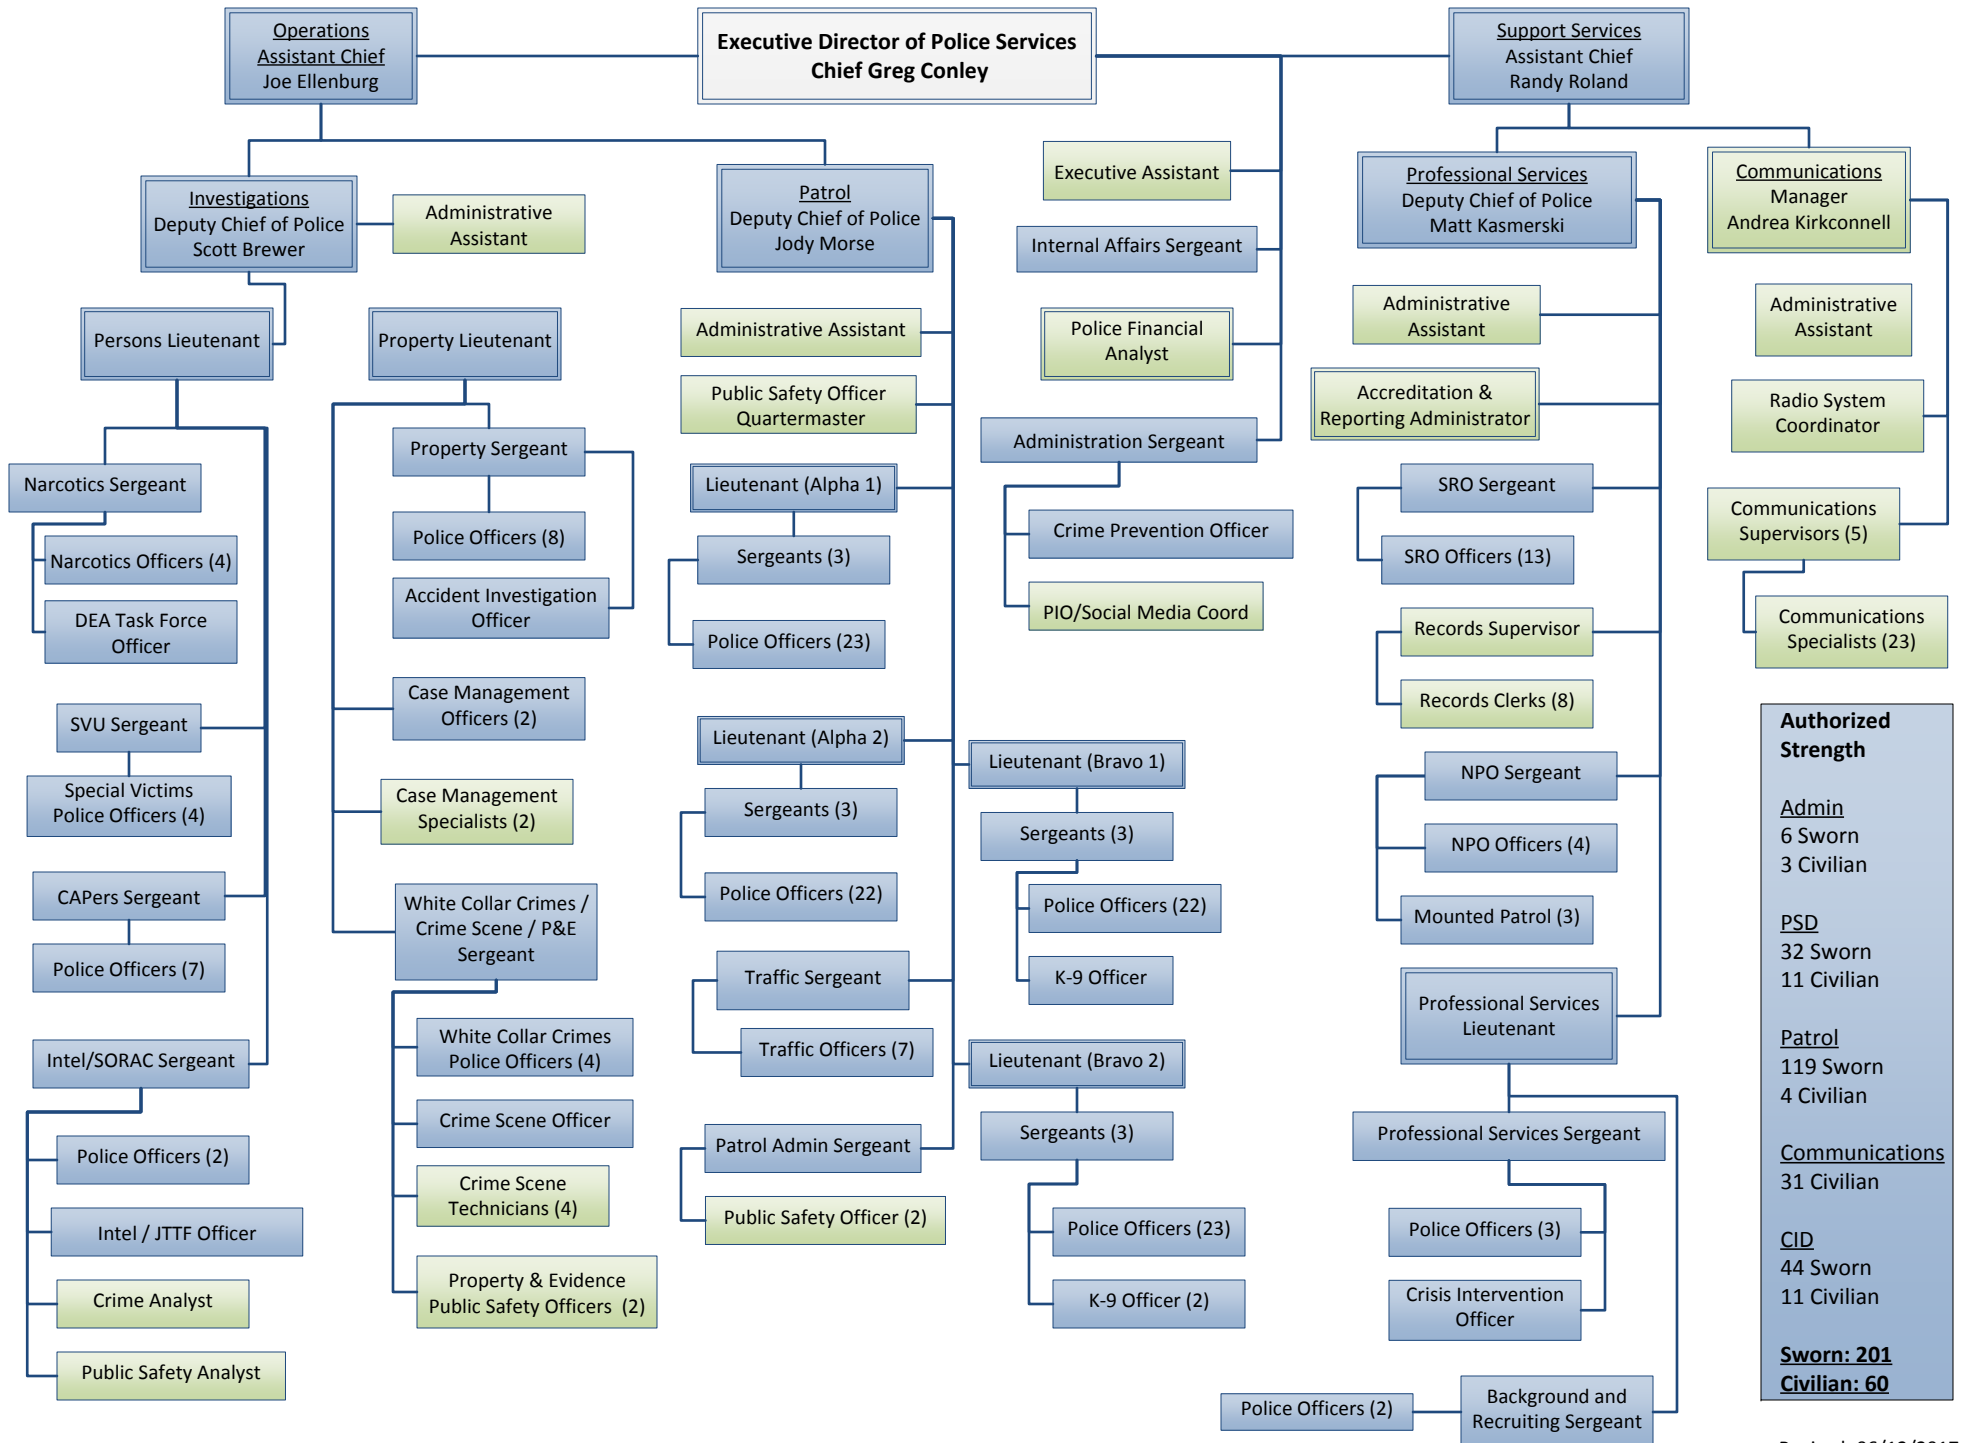

# MCKINNEY POLICE DEPARTMENT – ORGANIZATIONAL CHART

Authorized Strength	
<u>Admin</u>	6 Sworn 3 Civilian
<u>PSD</u>	32 Sworn 11 Civilian
<u>Patrol</u>	119 Sworn 4 Civilian
<u>Communications</u>	31 Civilian
<u>CID</u>	44 Sworn 11 Civilian
<b>Sworn: 201</b>	
<b>Civilian: 60</b>	